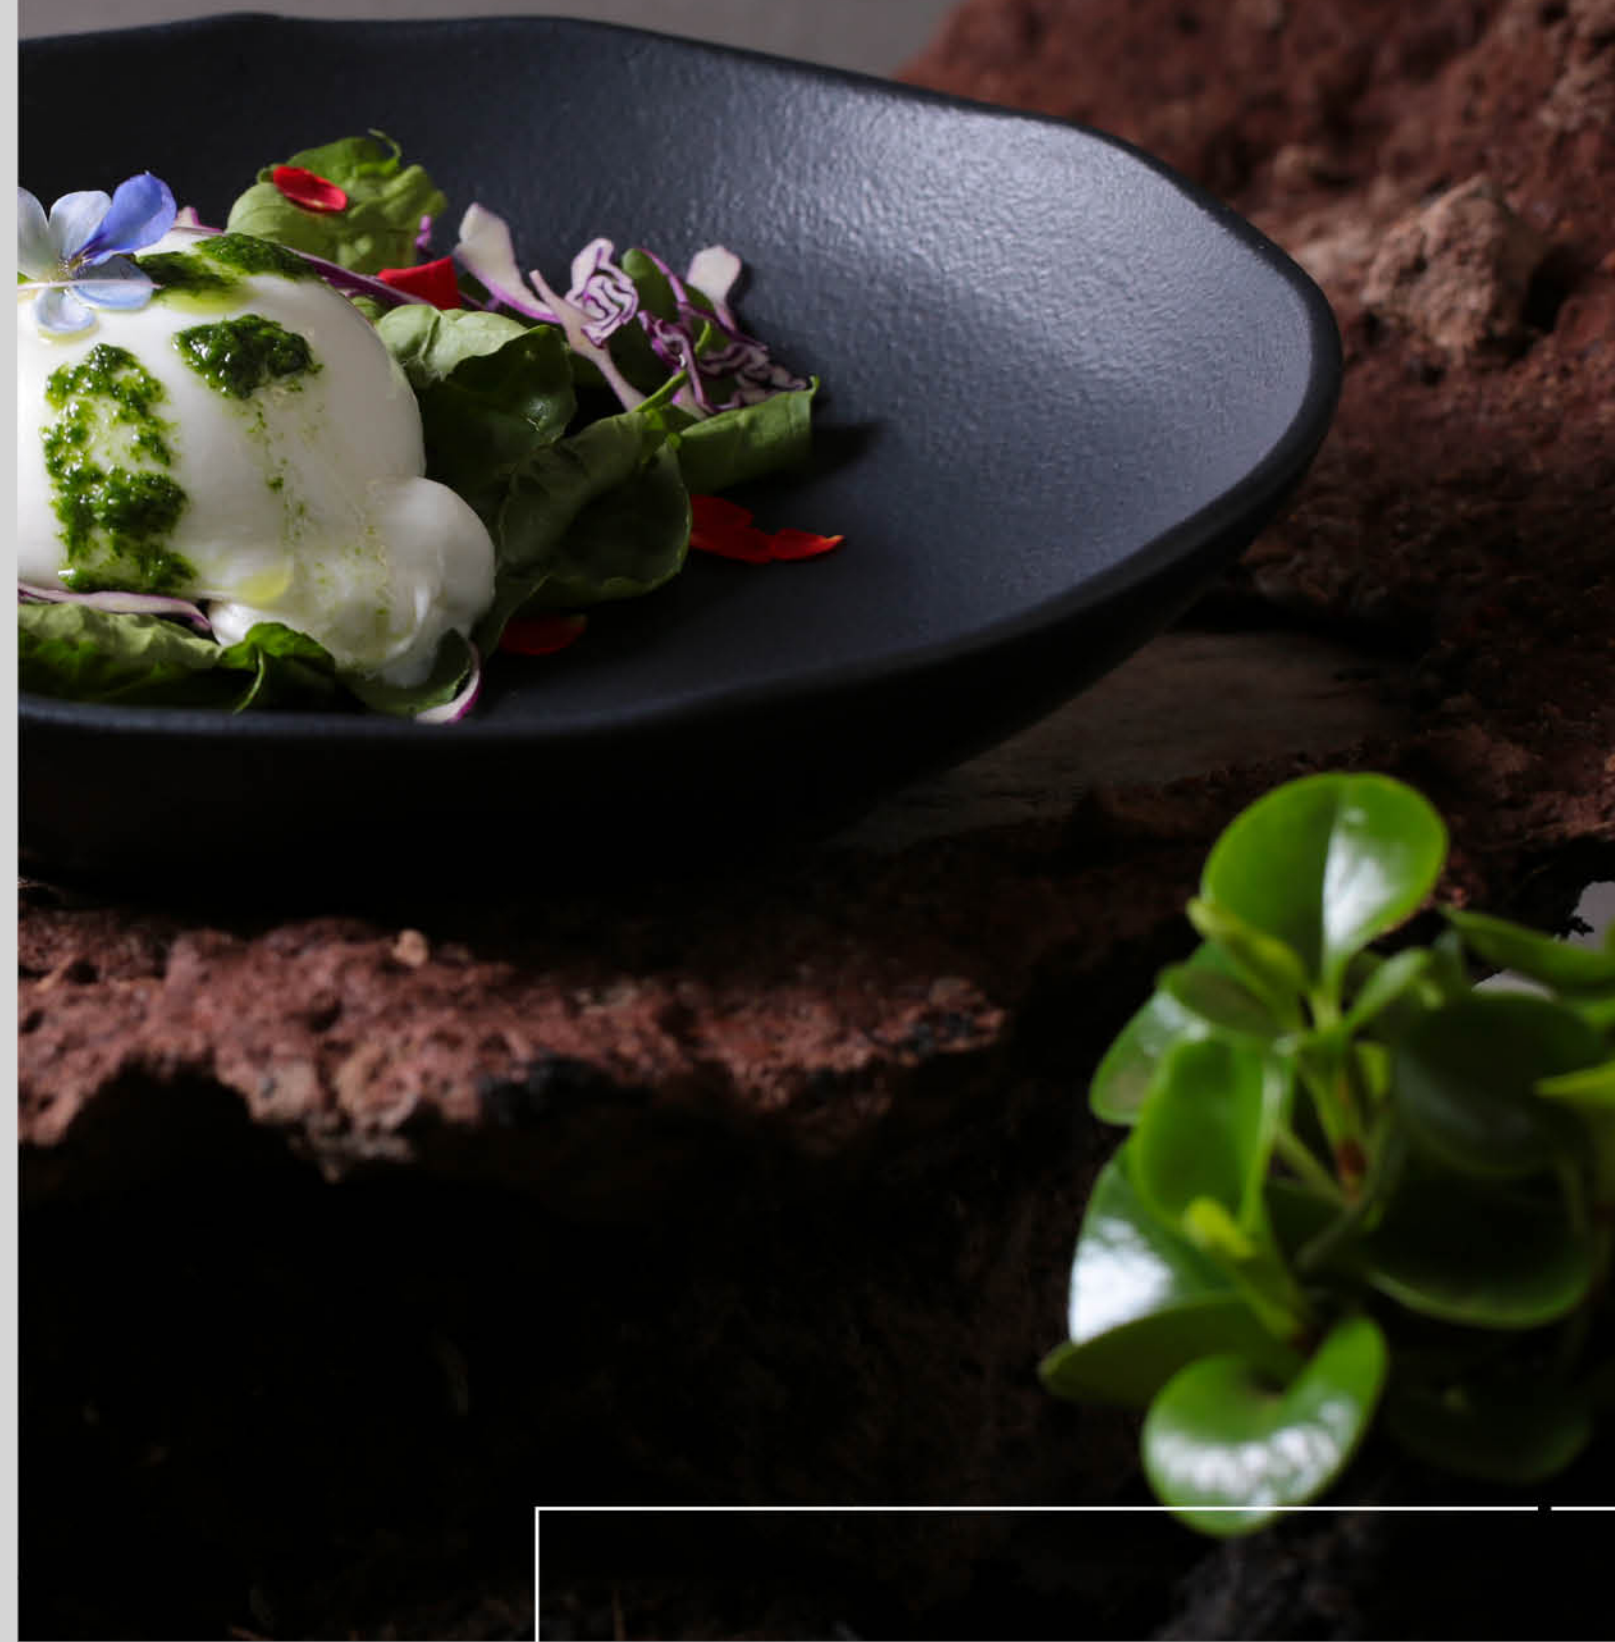

BIO

PRATO FUNDO

Soup Plate / Plato Hondo