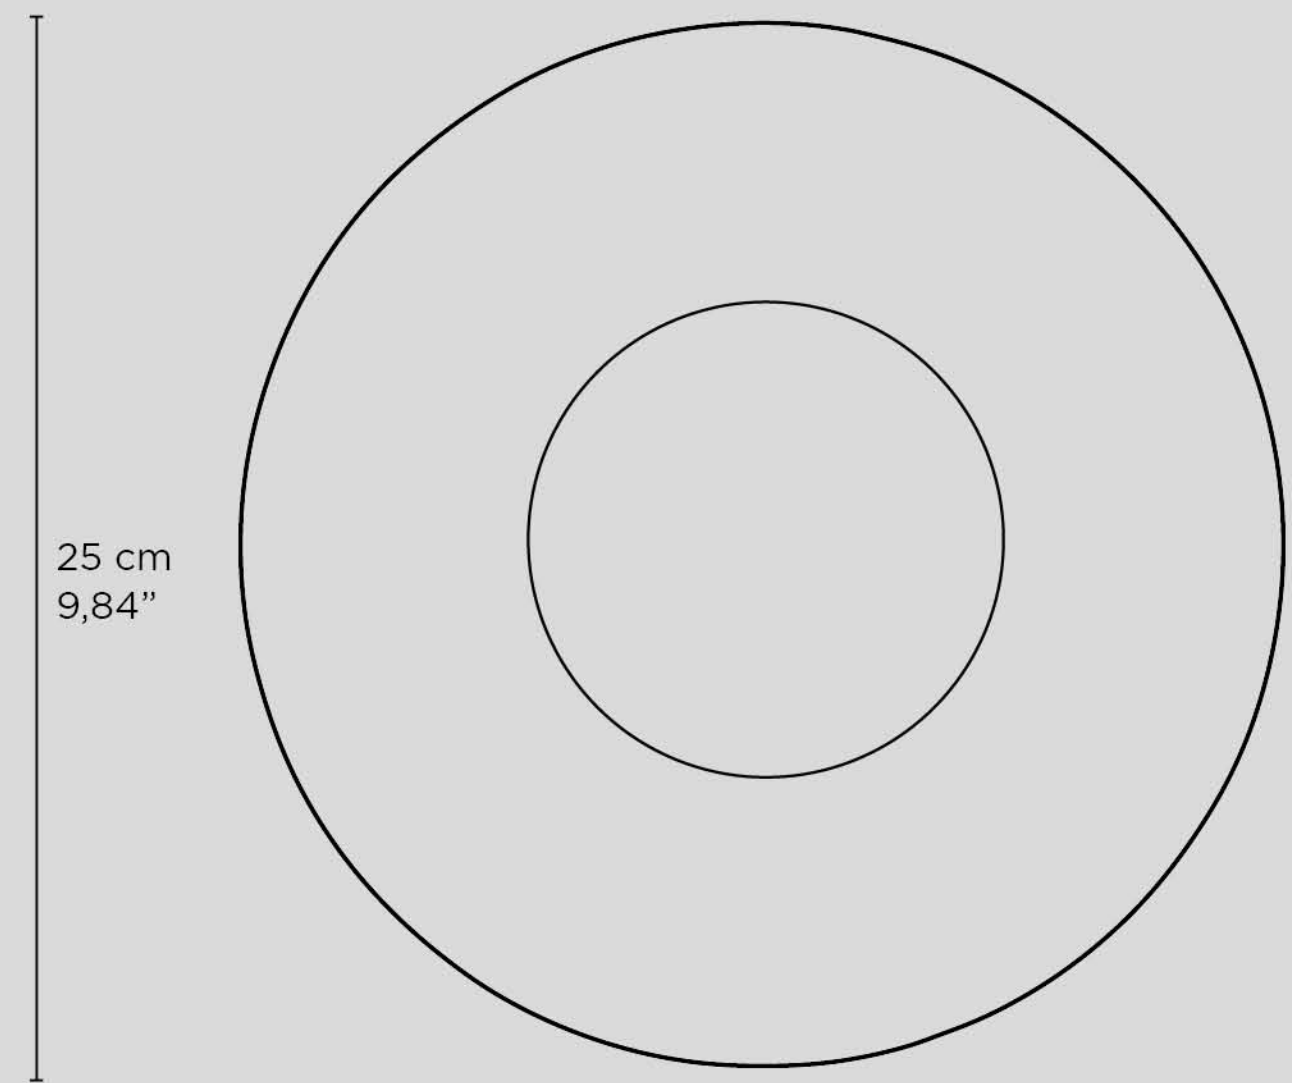

PORTO BRASIL
PROFESSIONALS
HOTELWARE