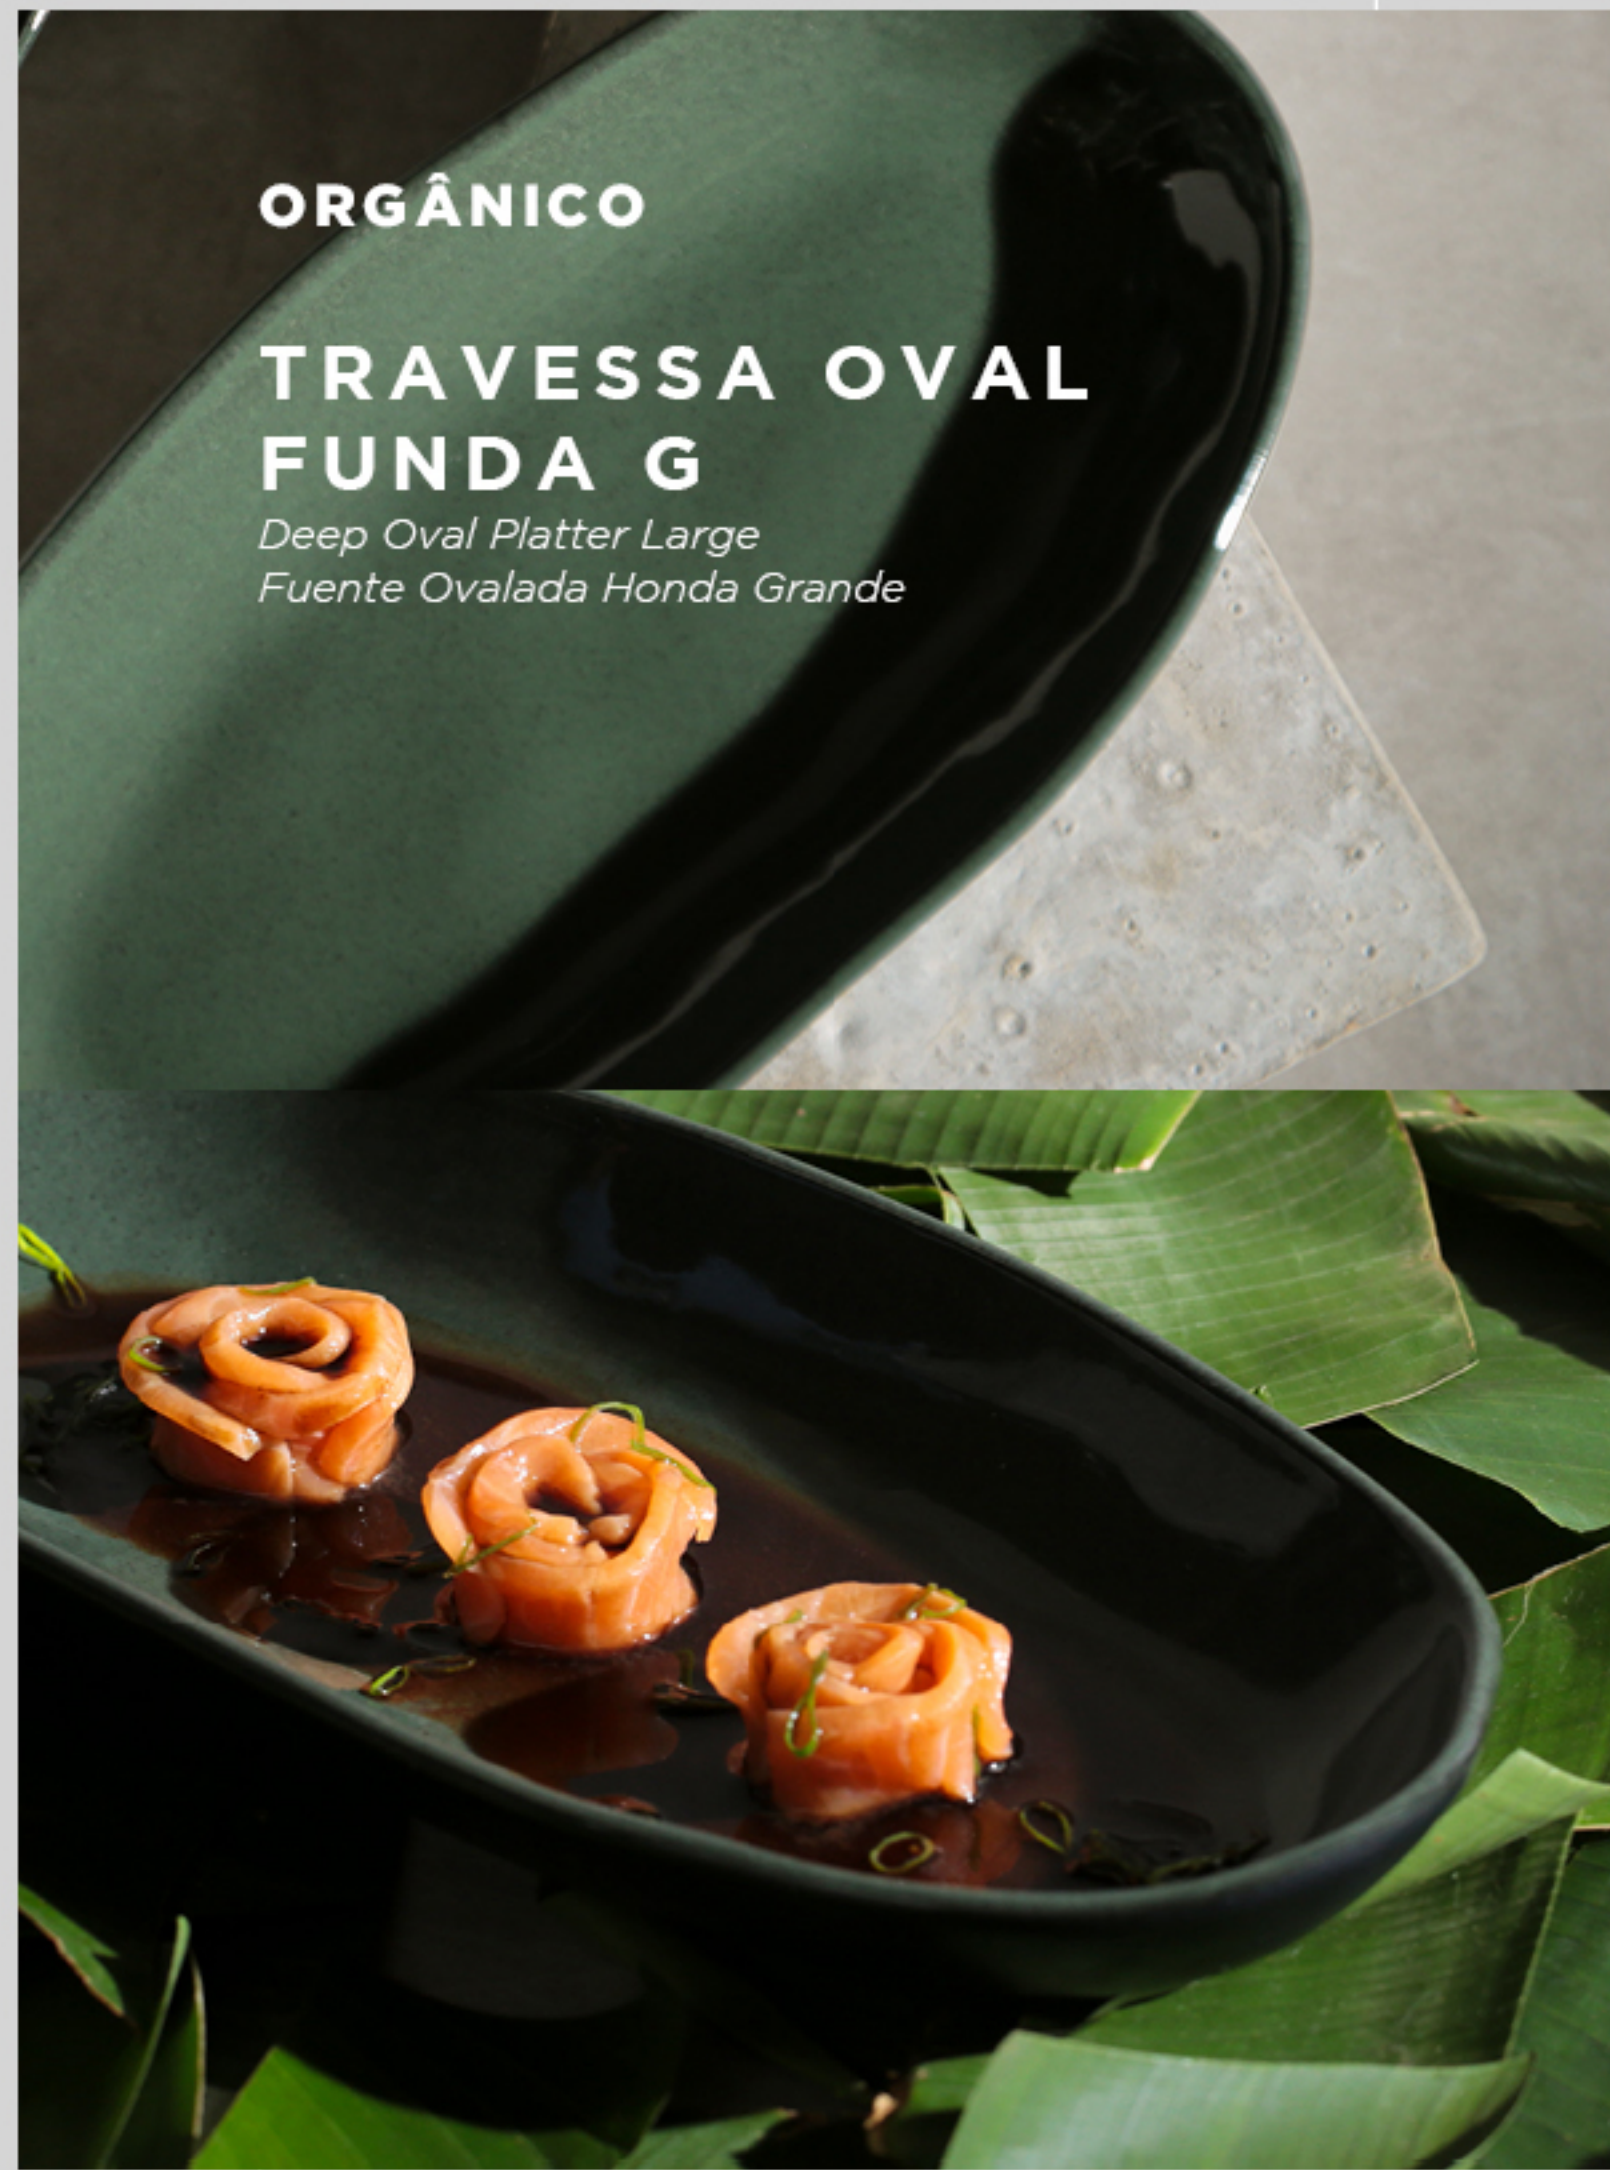

ORGÂNICO

**TRAVESSA OVAL
FUNDA G**

*Deep Oval Platter Large
Fuente Ovalada Honda Grande*